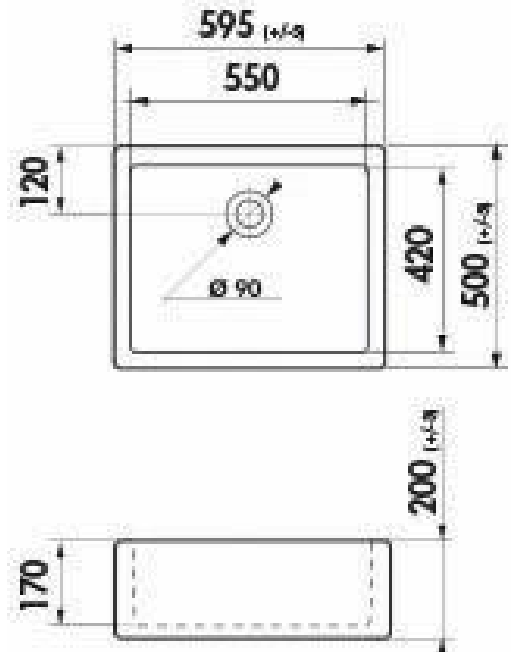

**Product Specification Sheet
 CLOTAIRE-I**

Clotaire I Butler Sink
 Fireclay Single Butler Sink

Models

03 CLOTAIRE-I *White*

Material & Finish

Fireclay, Porcelain Glaze

Overall Dimensions W x D x H

595 x 500 x 200mm*

Waste

90mm

Bowl Dimensions W x D x H

550 x 420 x 170mm*

Minimum Cabinet Size

595mm

E&OE – it is recommended all measurements are taken directly from the product. Specification subject to change without notice, always consult the literature supplied with the product. Coloured images are indicative only.